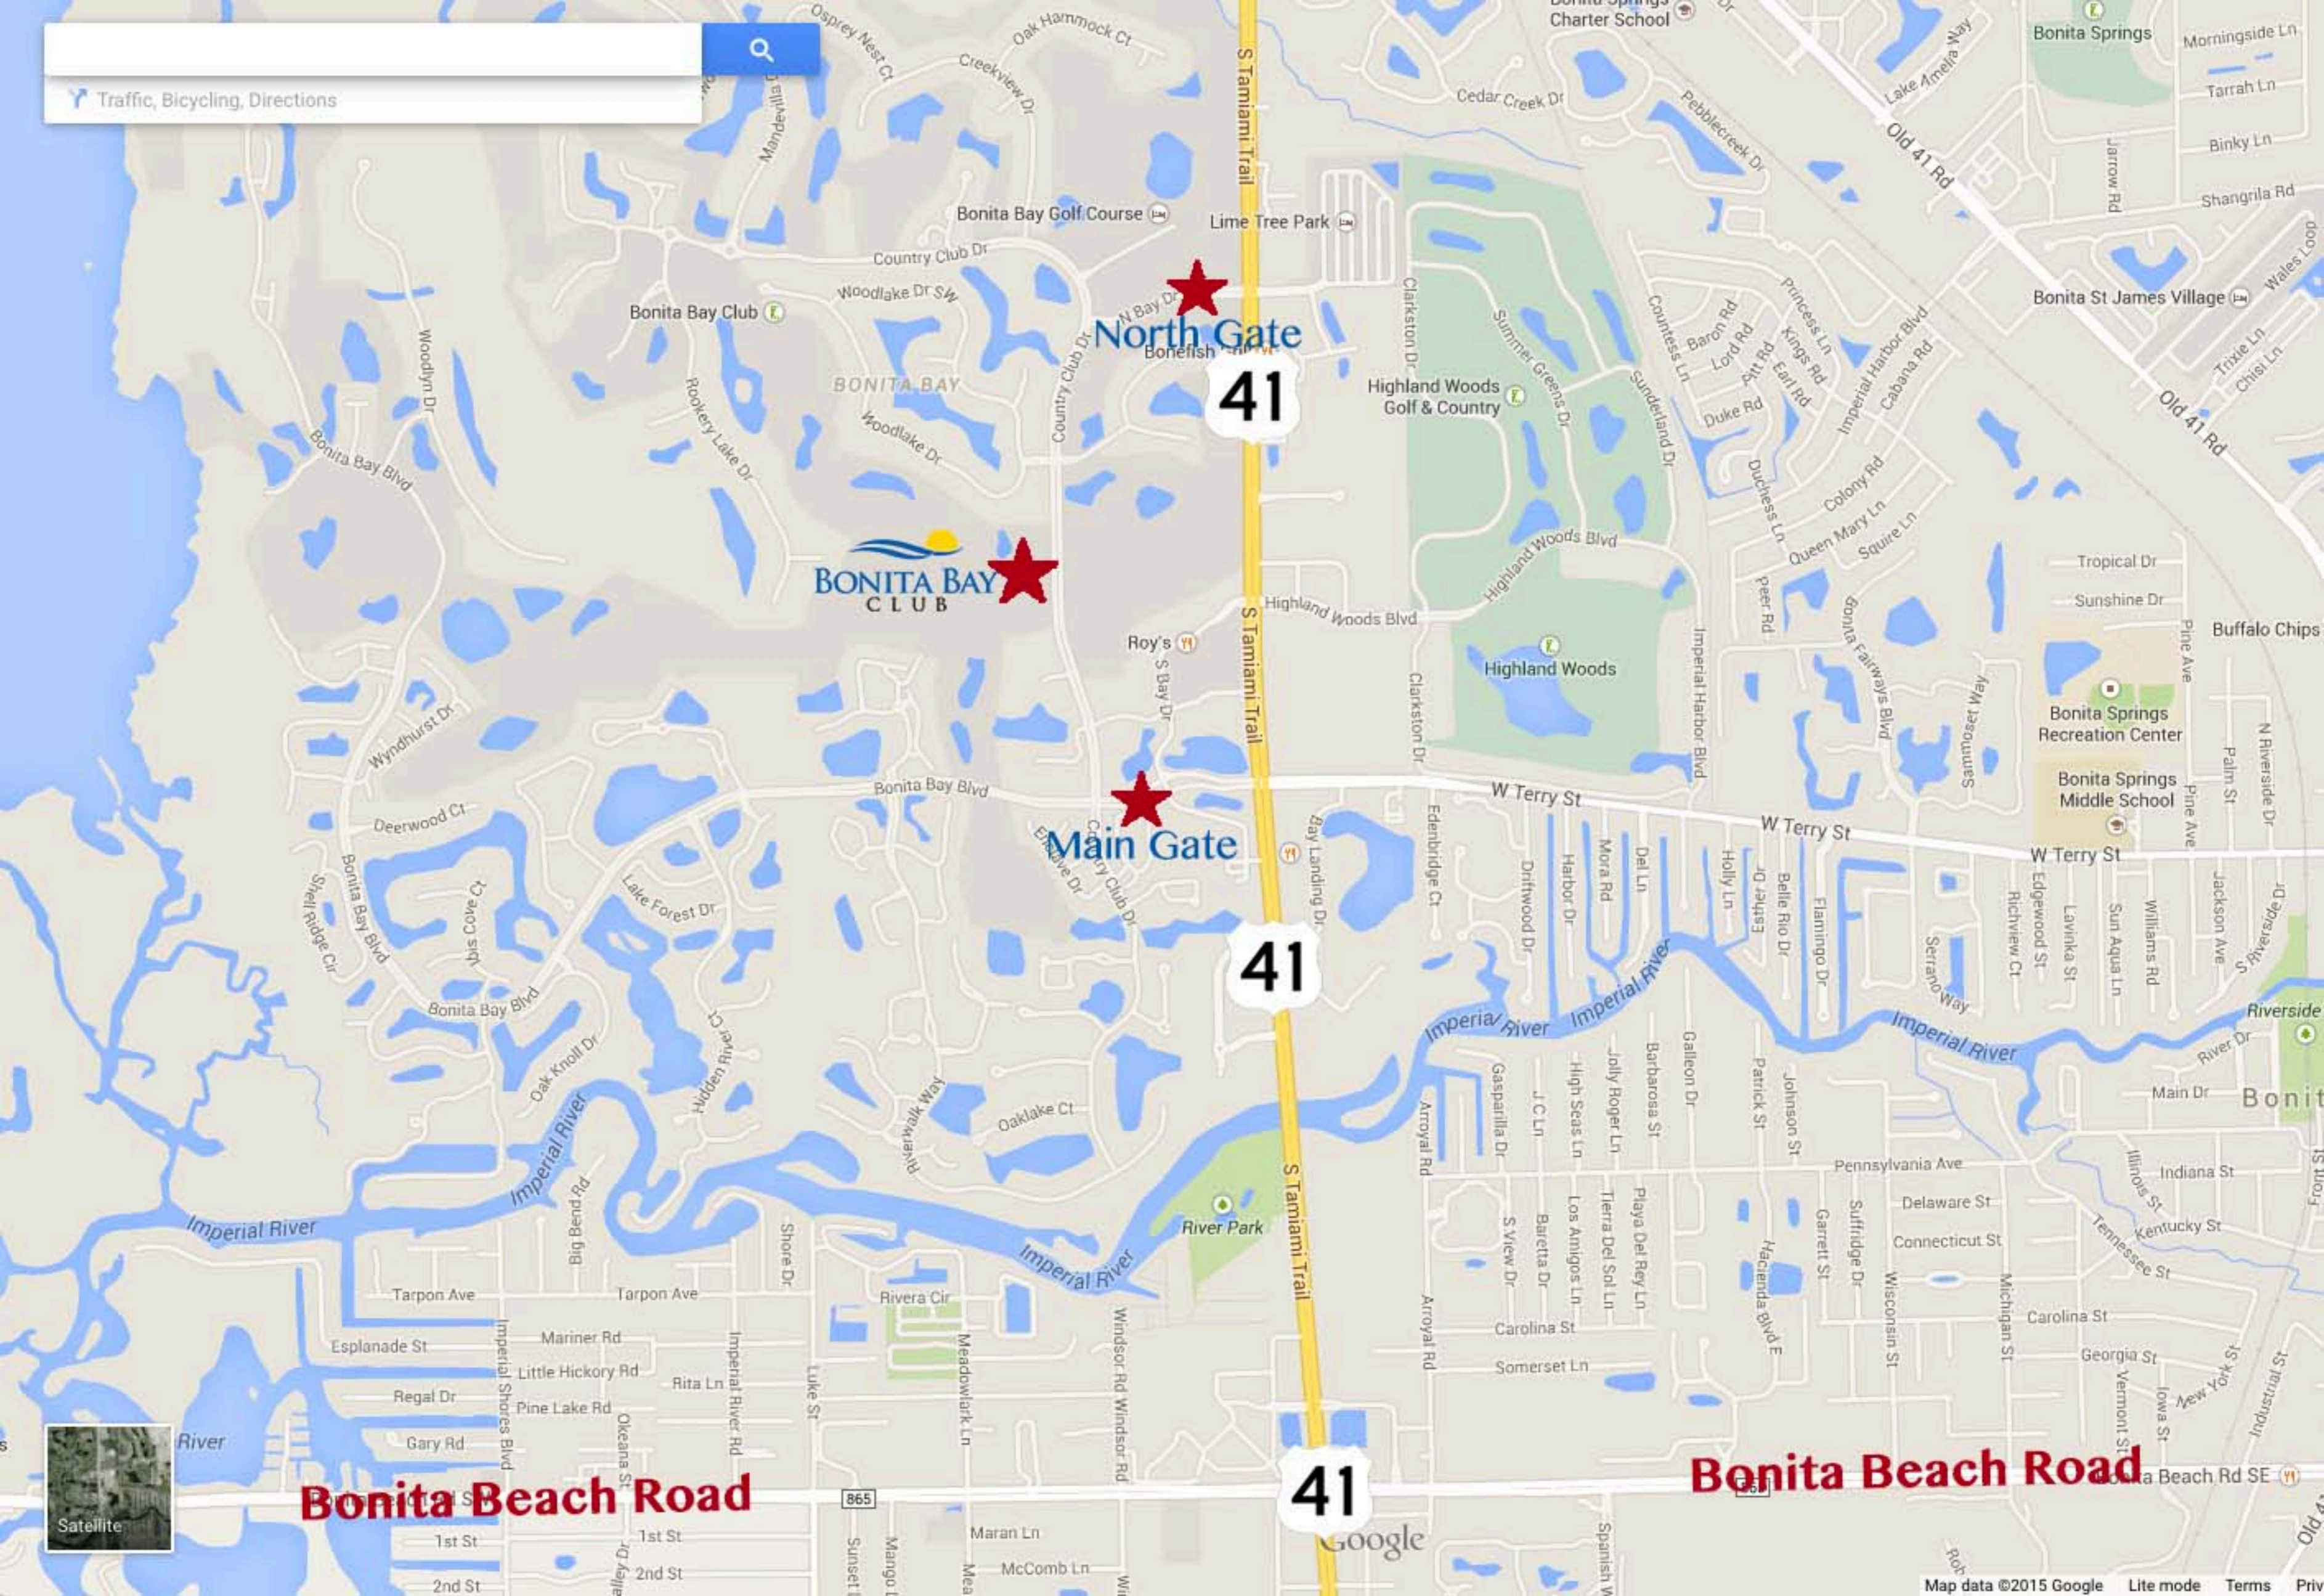

Traffic, Bicycling, Directions

North Gate

41

BONITA BAY CLUB

Main Gate

41

41

Bonita Beach Road

Bonita Beach Road

Satellite